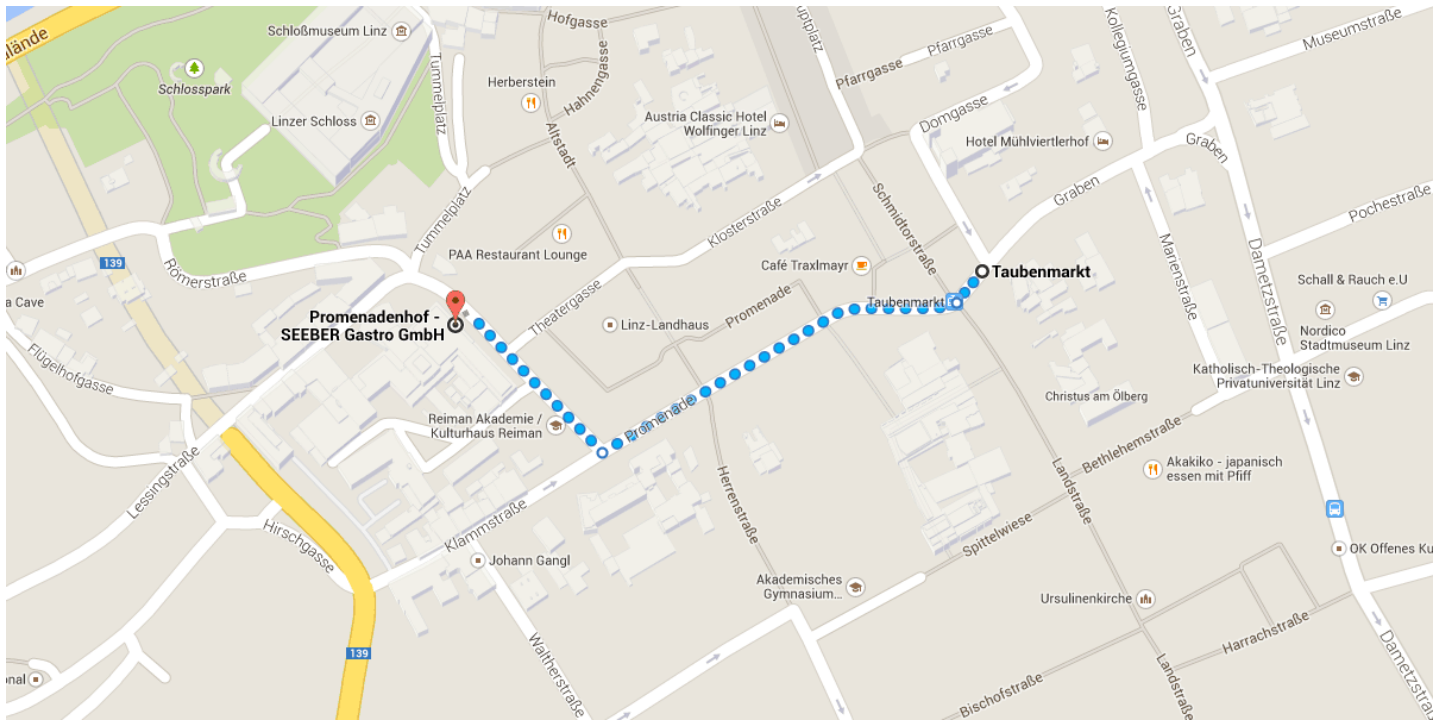

### Directions from Taubenmarkt to Promenadenhof - SEEBER Gastro GmbH

#### ○ Taubenmarkt

Use caution - may involve errors or sections not suited for walking

4020 Linz, Austria

- 1. Head southwest on Taubenmarkt toward Landstr.

27 m

- 2. Taubenmarkt turns slightly right and becomes Promenade

#### ⊙ Promenadenhof - SEEBER Gastro GmbH

Promenade 39, 4020 Linz, Austria

These directions are for planning purposes only. You may find that construction projects, traffic, weather, or other events may cause conditions to differ from the map results, and you should plan your route accordingly. You must obey all signs or notices regarding your route.