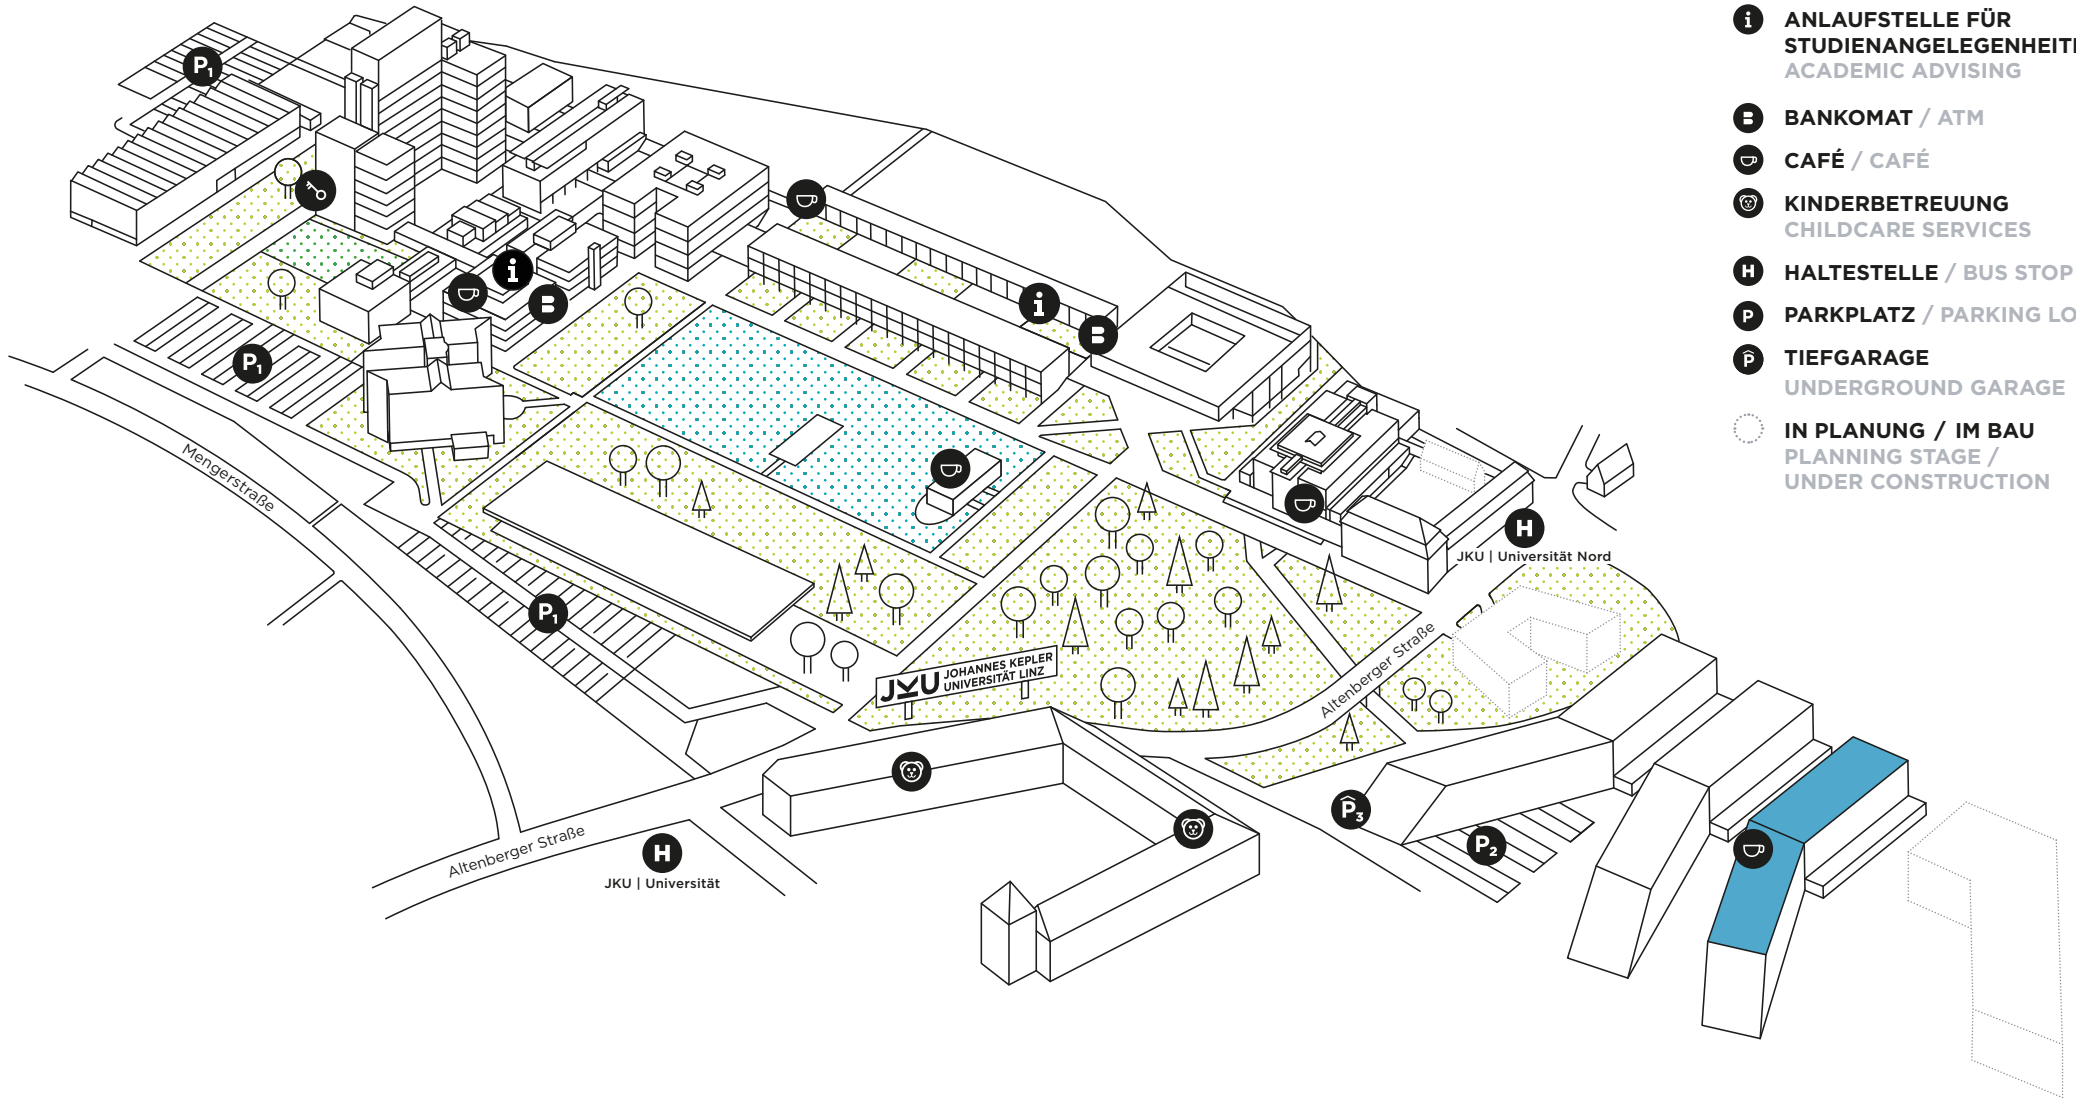

JKU CAMPUS.

SCIENCE PARK 3

-  PORTIER
IN-HOUSE SERVICES
-  ANLAUFSTELLE FÜR
STUDIENANGELEGENHEITEN
ACADEMIC ADVISING
-  BANKOMAT / ATM
-  CAFÉ / CAFÉ
-  KINDERBETREUUNG
CHILDCARE SERVICES
-  HALTESTELLE / BUS STOP
-  PARKPLATZ / PARKING LOT
-  TIEFGARAGE
UNDERGROUND GARAGE
-  IN PLANUNG / IM BAU
PLANNING STAGE /
UNDER CONSTRUCTION