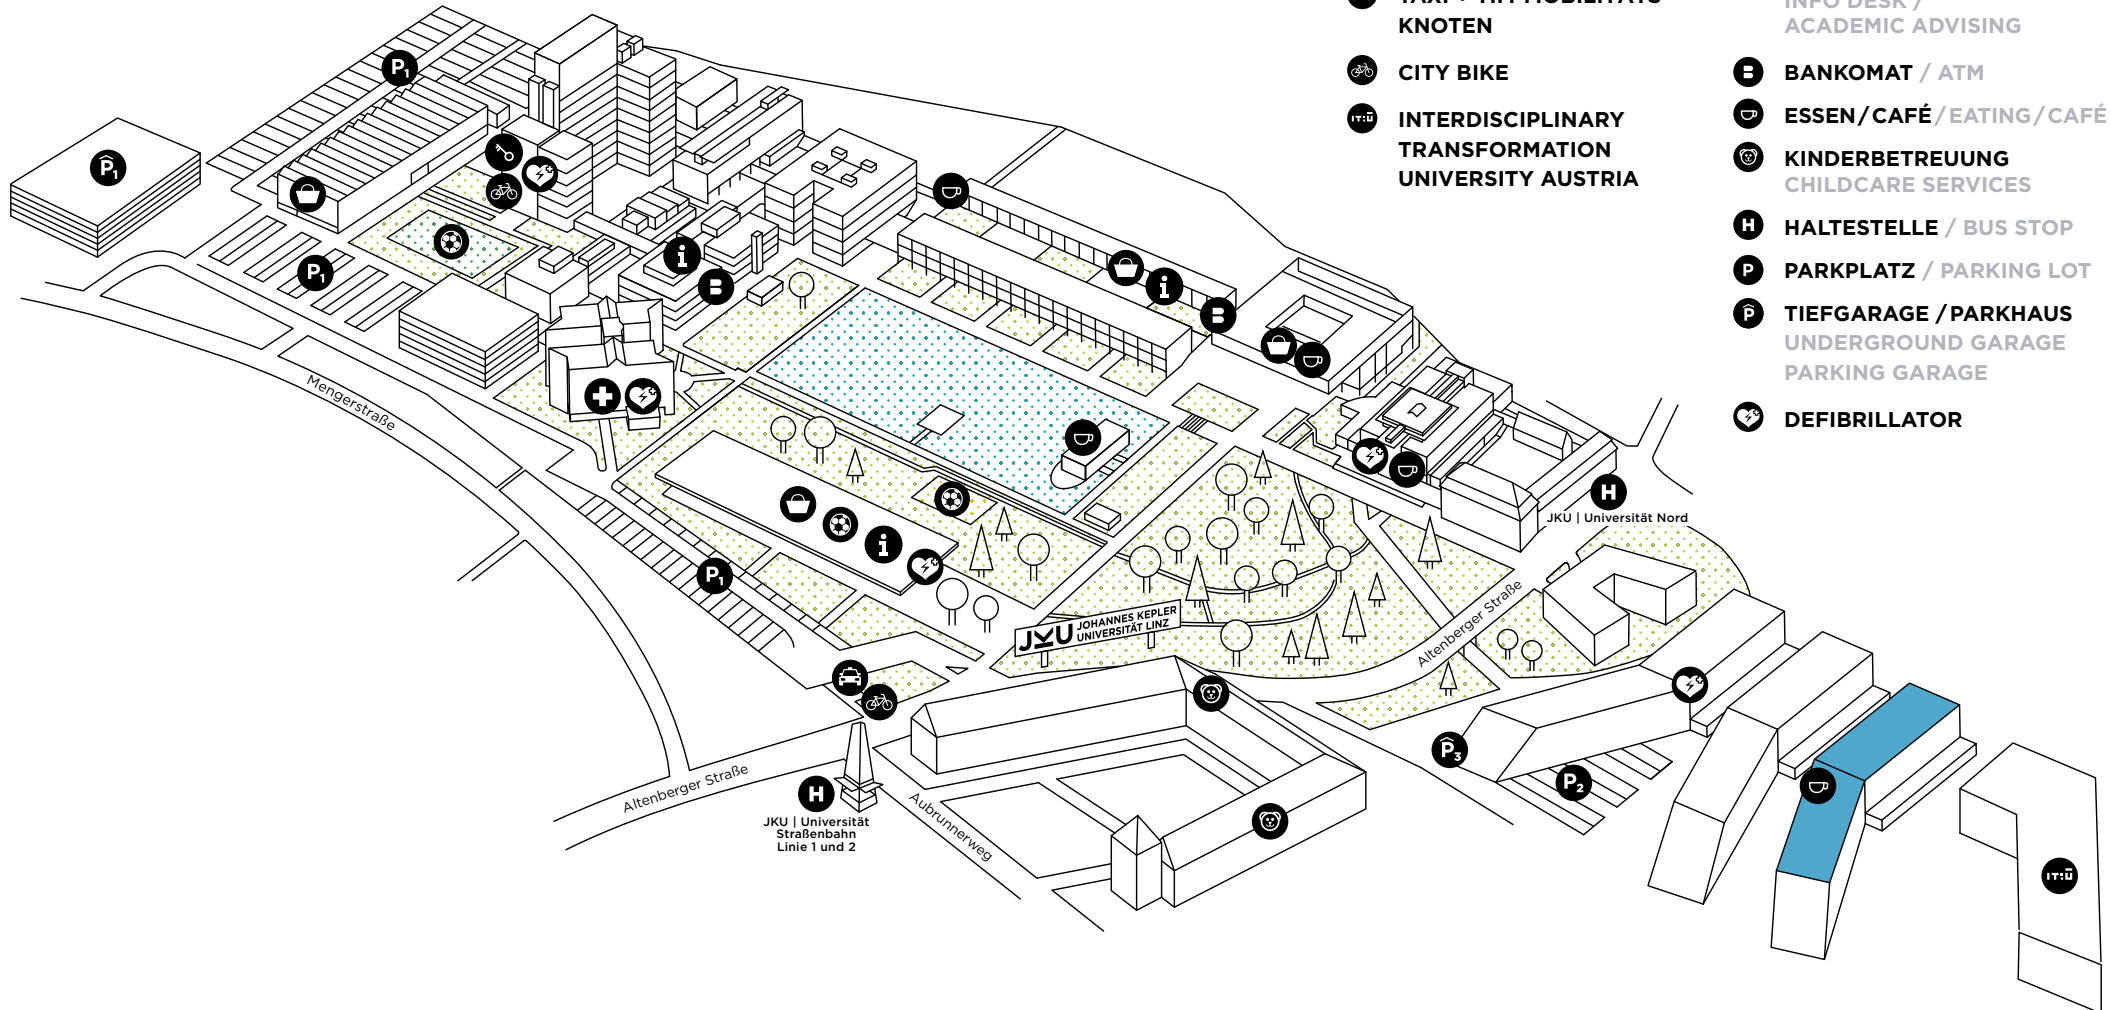

JKU CAMPUS.

SCIENCE PARK 3

-  **EINKAUFSMÖGLICHKEIT**
SHOPPING FACILITIES
-  **SPORTMÖGLICHKEIT**
SPORT
-  **TAXI + TIM-MOBILITÄTS-**
KNOTEN
-  **CITY BIKE**
-  **INTERDISCIPLINARY**
TRANSFORMATION
UNIVERSITY AUSTRIA
-  **PORTIER**
IN-HOUSE SERVICES
-  **INFORMATION /**
ANLAUFSTELLE FÜR
STUDIENANGELEGENHEITEN
INFO DESK /
ACADEMIC ADVISING
-  **BANKOMAT / ATM**
-  **ESSEN / CAFÉ / EATING / CAFÉ**
-  **KINDERBETREUUNG**
CHILDCARE SERVICES
-  **HALTESTELLE / BUS STOP**
-  **PARKPLATZ / PARKING LOT**
-  **TIEFGARAGE / PARKHAUS**
UNDERGROUND GARAGE
PARKING GARAGE
-  **DEFIBRILLATOR**