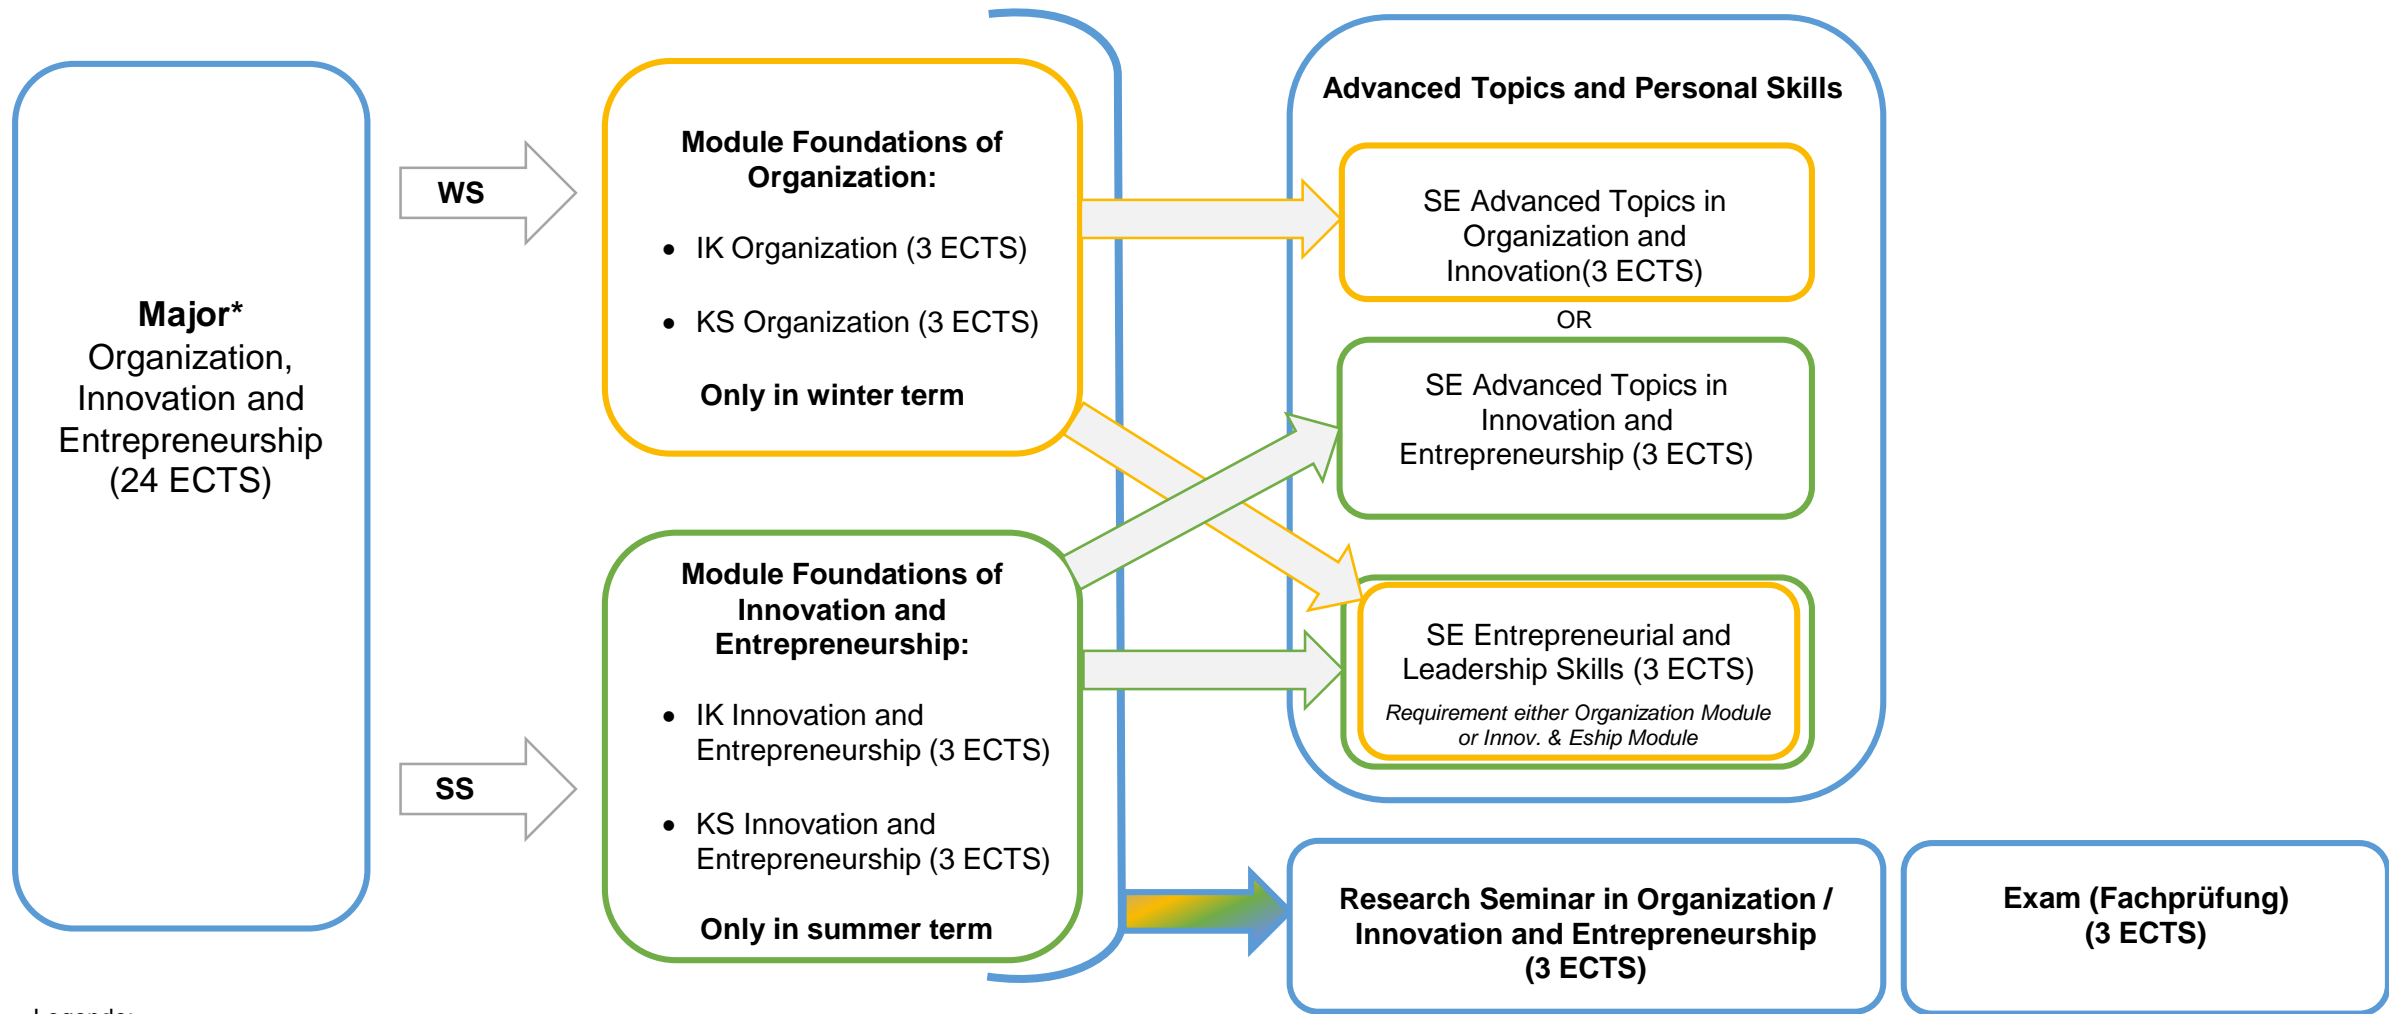

Overview Major

Legende:

Requirement Organization

Requirement Innovation & Entrepreneurship

Study Subject

* Requirements before starting the Major are the courses KS Einführung in Organisation, KS Einführung in Veränderungs- und Innovationsmanagement or equivalents

Major Organization, Innovation and Entrepreneurship – Suggested study plan for start winter term (Organization-Track)

Major Organization, Innovation and Entrepreneurship – Suggested study plan for start in summer term (Innovation and Entrepreneurship-Track)

Overview Minor

Legend:

Requirement Organization

Requirement Innovation & Entrepreneurship

* Requirements before starting the Minor are the courses KS Einführung in Organisation, KS Einführung in Veränderungs- und Innovationsmanagement or equivalents