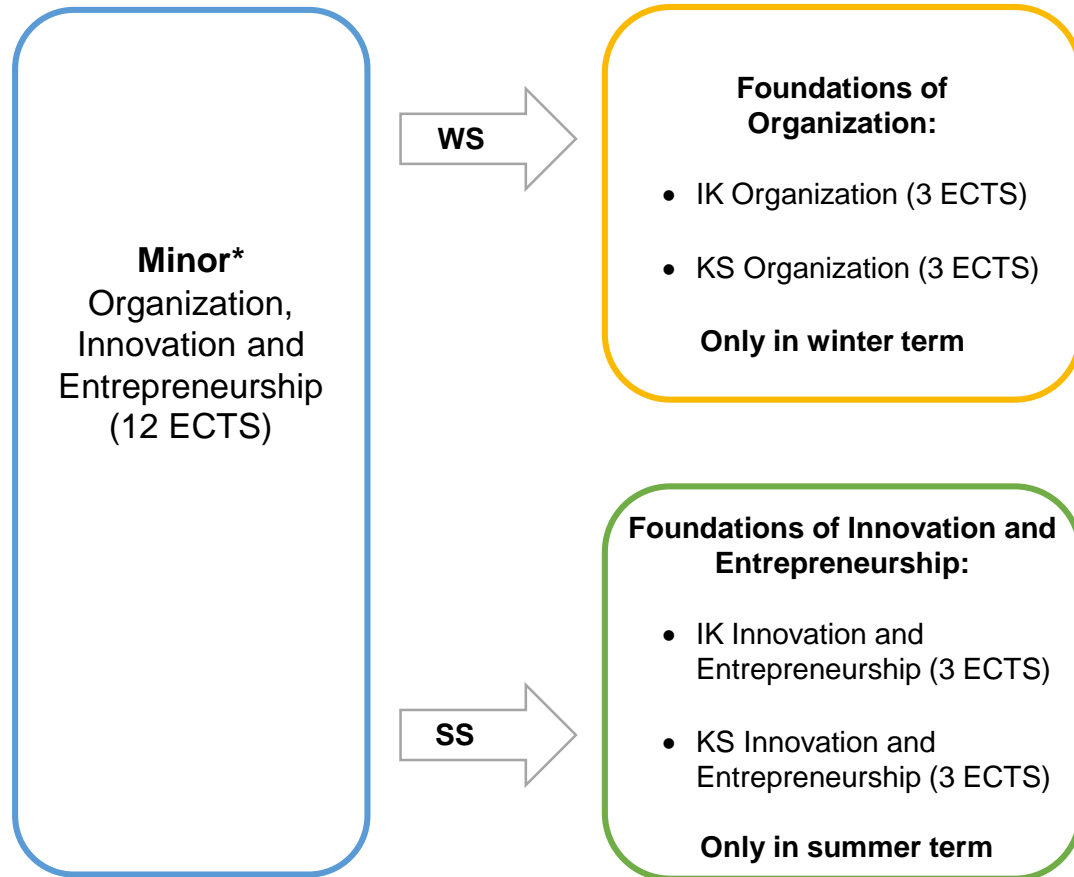

Overview Major

Legende:

Requirement Organization

Requirement Innovation & Entrepreneurship

Study Subject

* Requirements before starting the Major are the courses KS Einführung in Organisation, KS Einführung in Veränderungs- und Innovationsmanagement or equivalents

Major Organization, Innovation and Entrepreneurship – Suggested study plan for start winter term (Organization-Track)

Major Organization, Innovation and Entrepreneurship – Suggested study plan for start in summer term (Innovation and Entrepreneurship-Track)

Overview Minor

Legend:

Requirement Organization

Requirement Innovation & Entrepreneurship

* Requirements before starting the Minor are the courses KS Einführung in Organisation, KS Einführung in Veränderungs- und Innovationsmanagement or equivalents