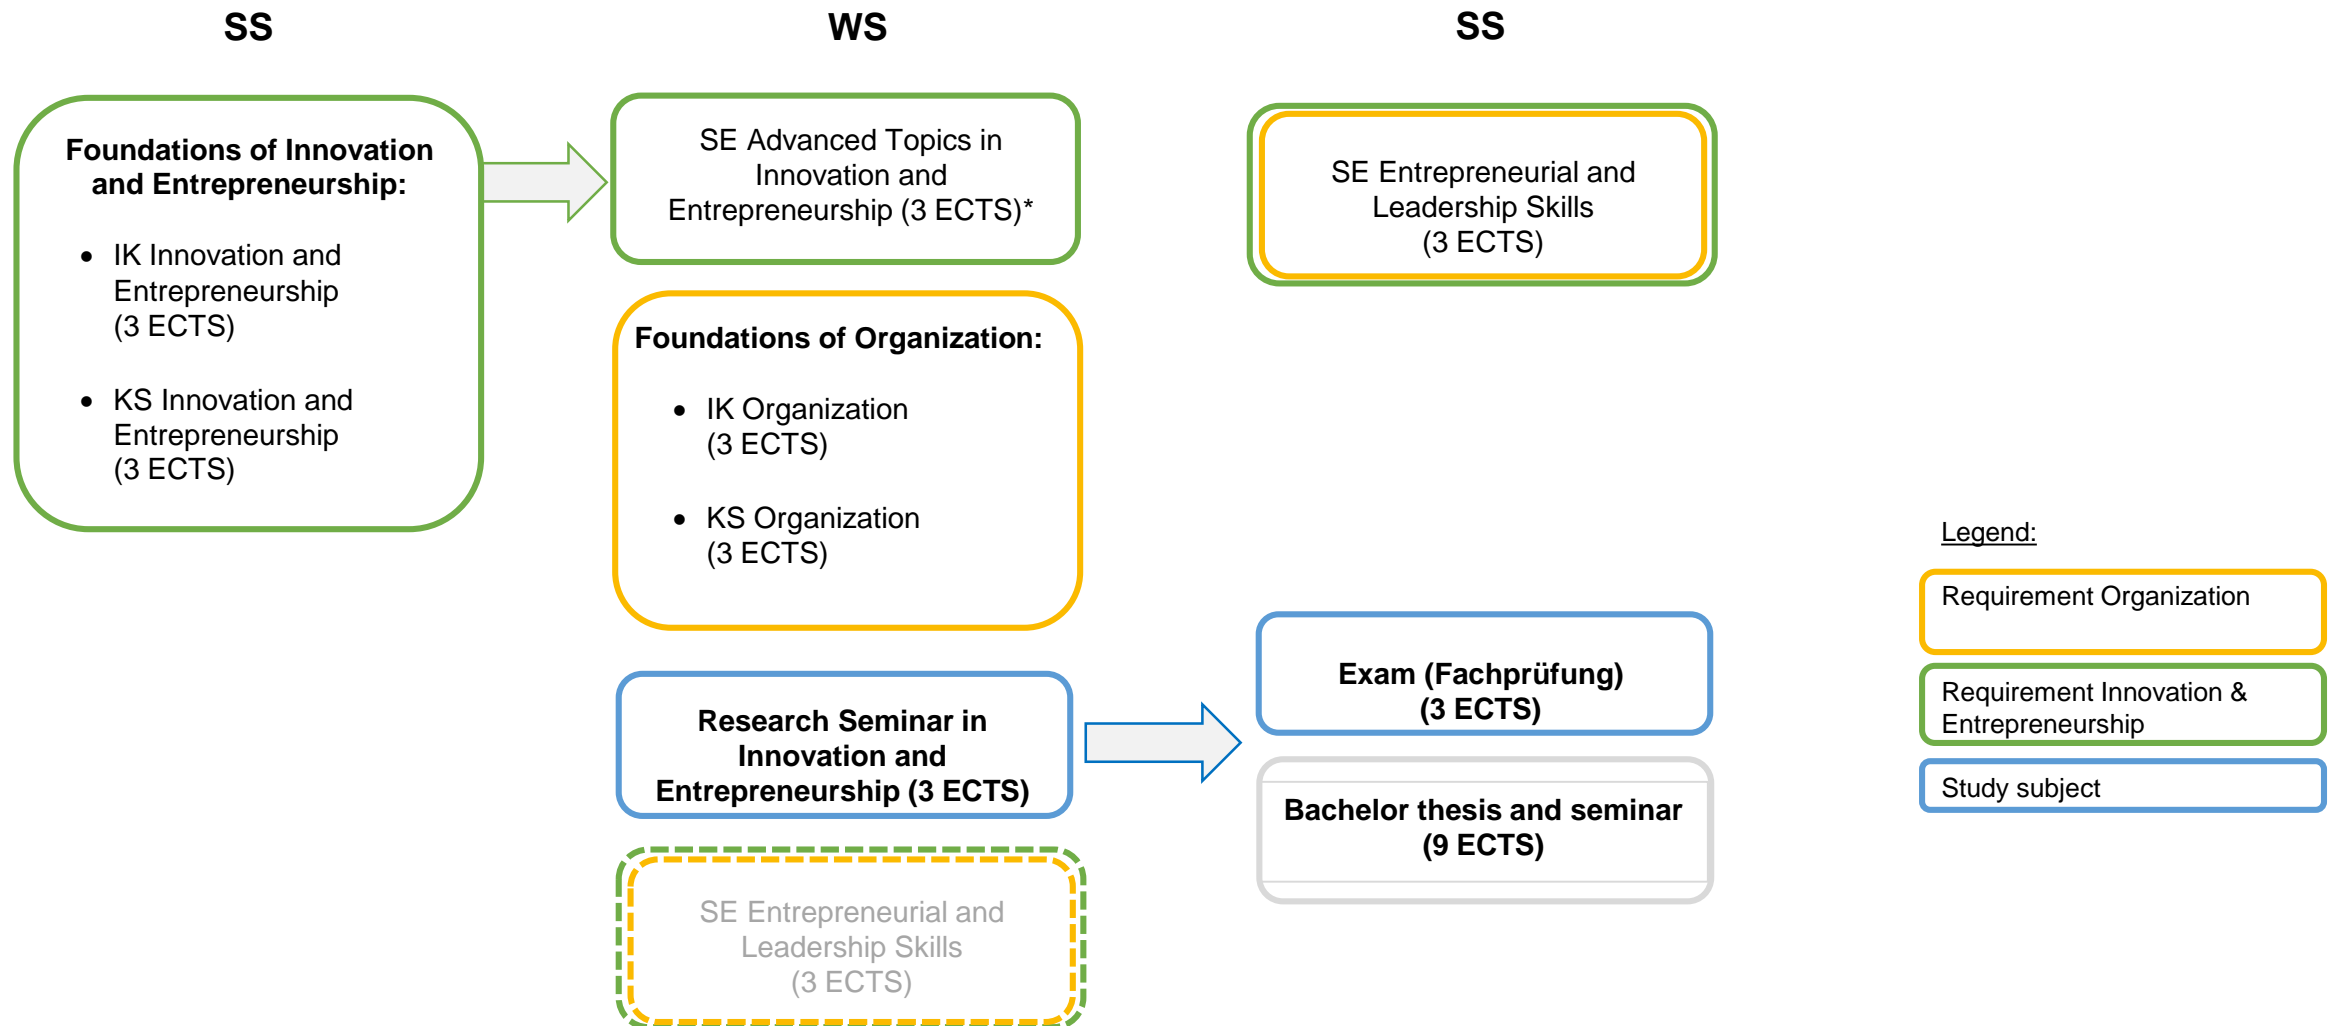

Overview Major

Legende:

Requirement Organization

Requirement Innovation & Entrepreneurship

Study Subject

* Requirements before starting the Major are the courses KS Einführung in Organisation, KS Einführung in Veränderungs- und Innovationsmanagement or equivalents

Major Organization, Innovation and Entrepreneurship – Suggested study plan for start winter term (Organization-Track)

Major Organization, Innovation and Entrepreneurship – Suggested study plan for start in summer term (Innovation and Entrepreneurship-Track)

Overview Minor

Legend:

Requirement Organization

Requirement Innovation & Entrepreneurship

* Requirements before starting the Minor are the courses KS Einführung in Organisation, KS Einführung in Veränderungs- und Innovationsmanagement or equivalents