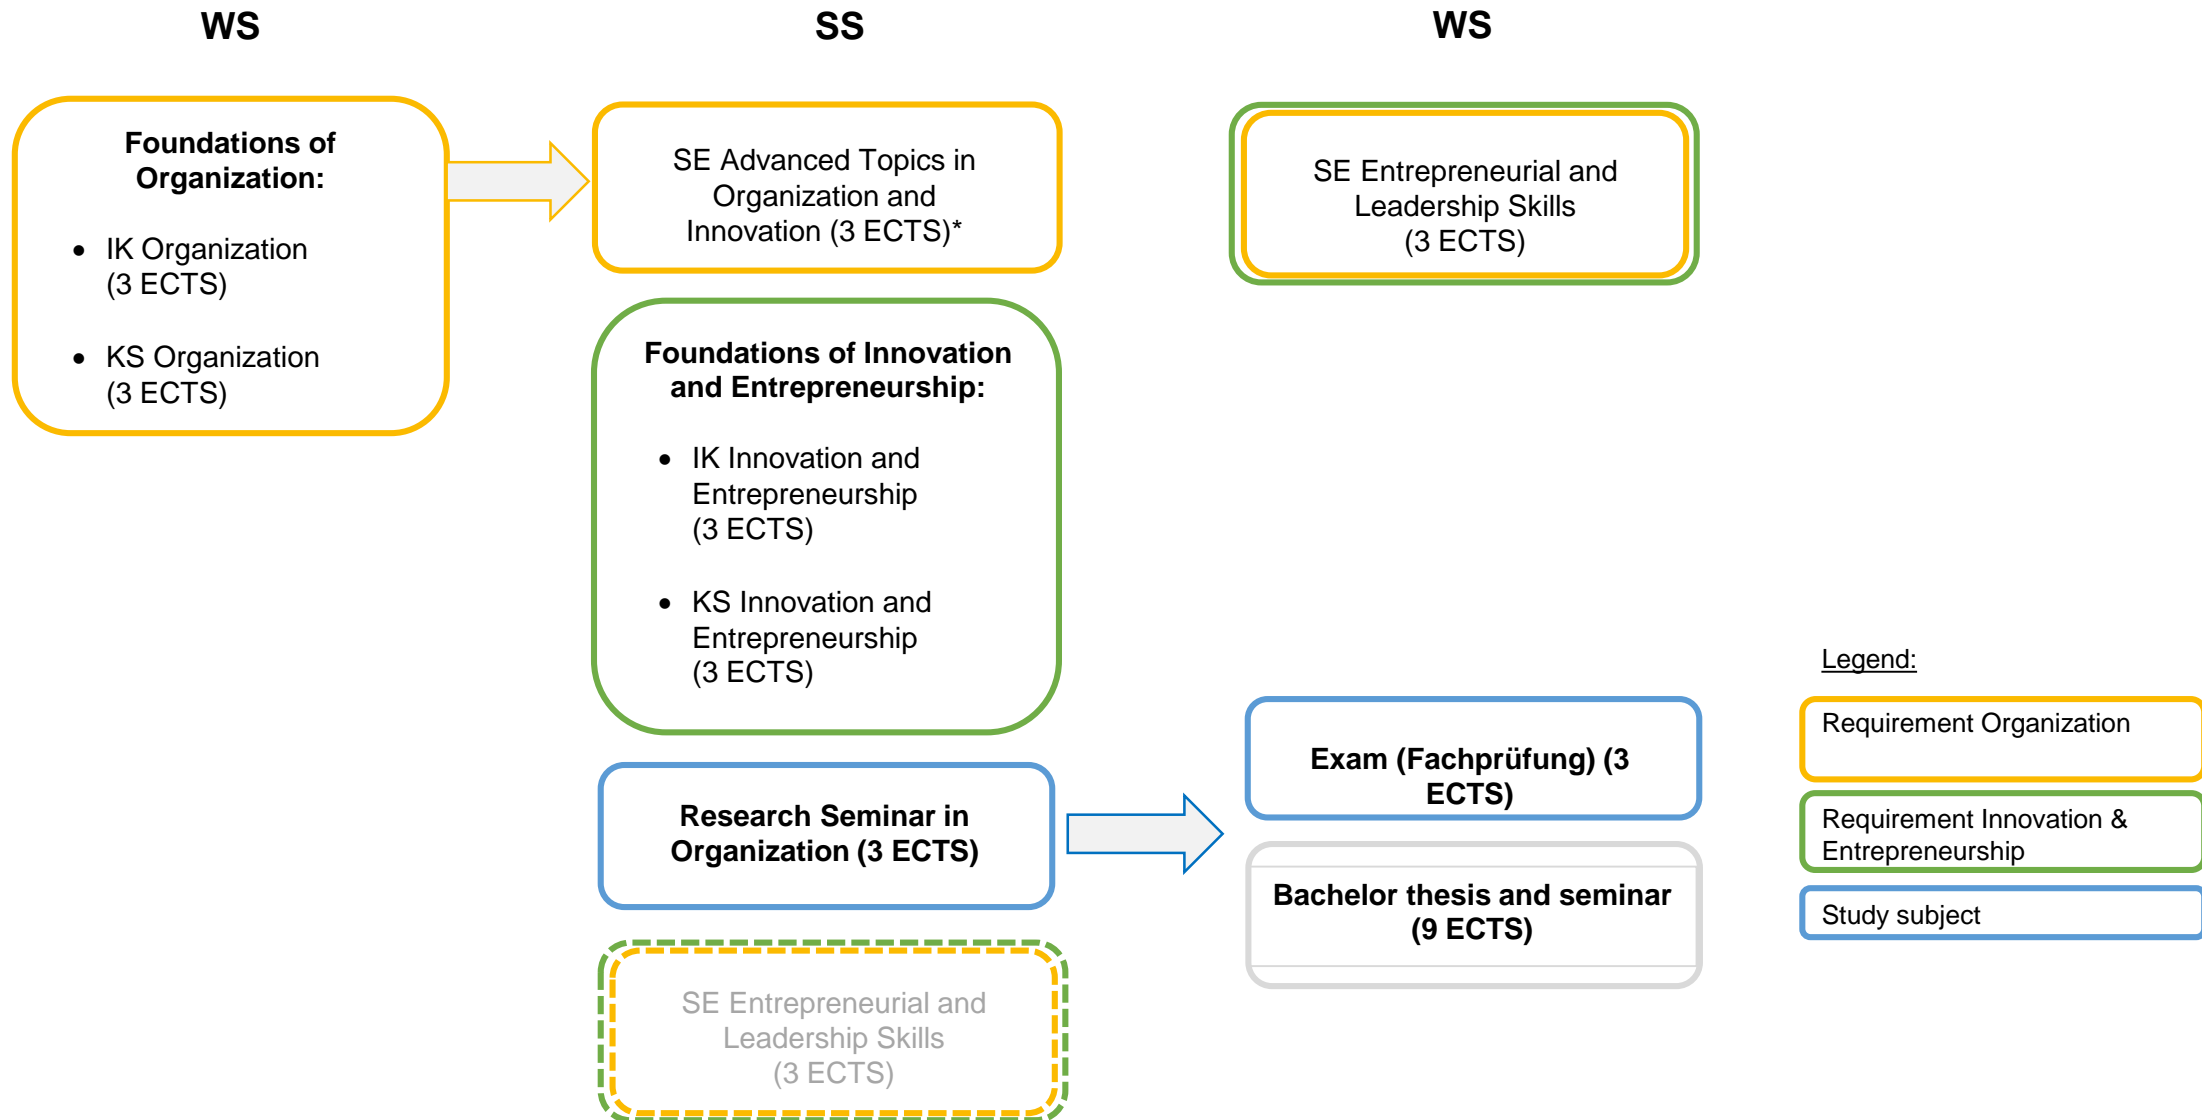

Overview Major

Legende:

Requirement Organization

Requirement Innovation & Entrepreneurship

Study Subject

* Requirements before starting the Major are the courses KS Einführung in Organisation, KS Einführung in Veränderungs- und Innovationsmanagement or equivalents

Major Organization, Innovation and Entrepreneurship – Suggested study plan for start winter term (Organization-Track)

Major Organization, Innovation and Entrepreneurship – Suggested study plan for start in summer term (Innovation and Entrepreneurship-Track)

Overview Minor

Legend:

Requirement Organization

Requirement Innovation & Entrepreneurship

* Requirements before starting the Minor are the courses KS Einführung in Organisation, KS Einführung in Veränderungs- und Innovationsmanagement or equivalents