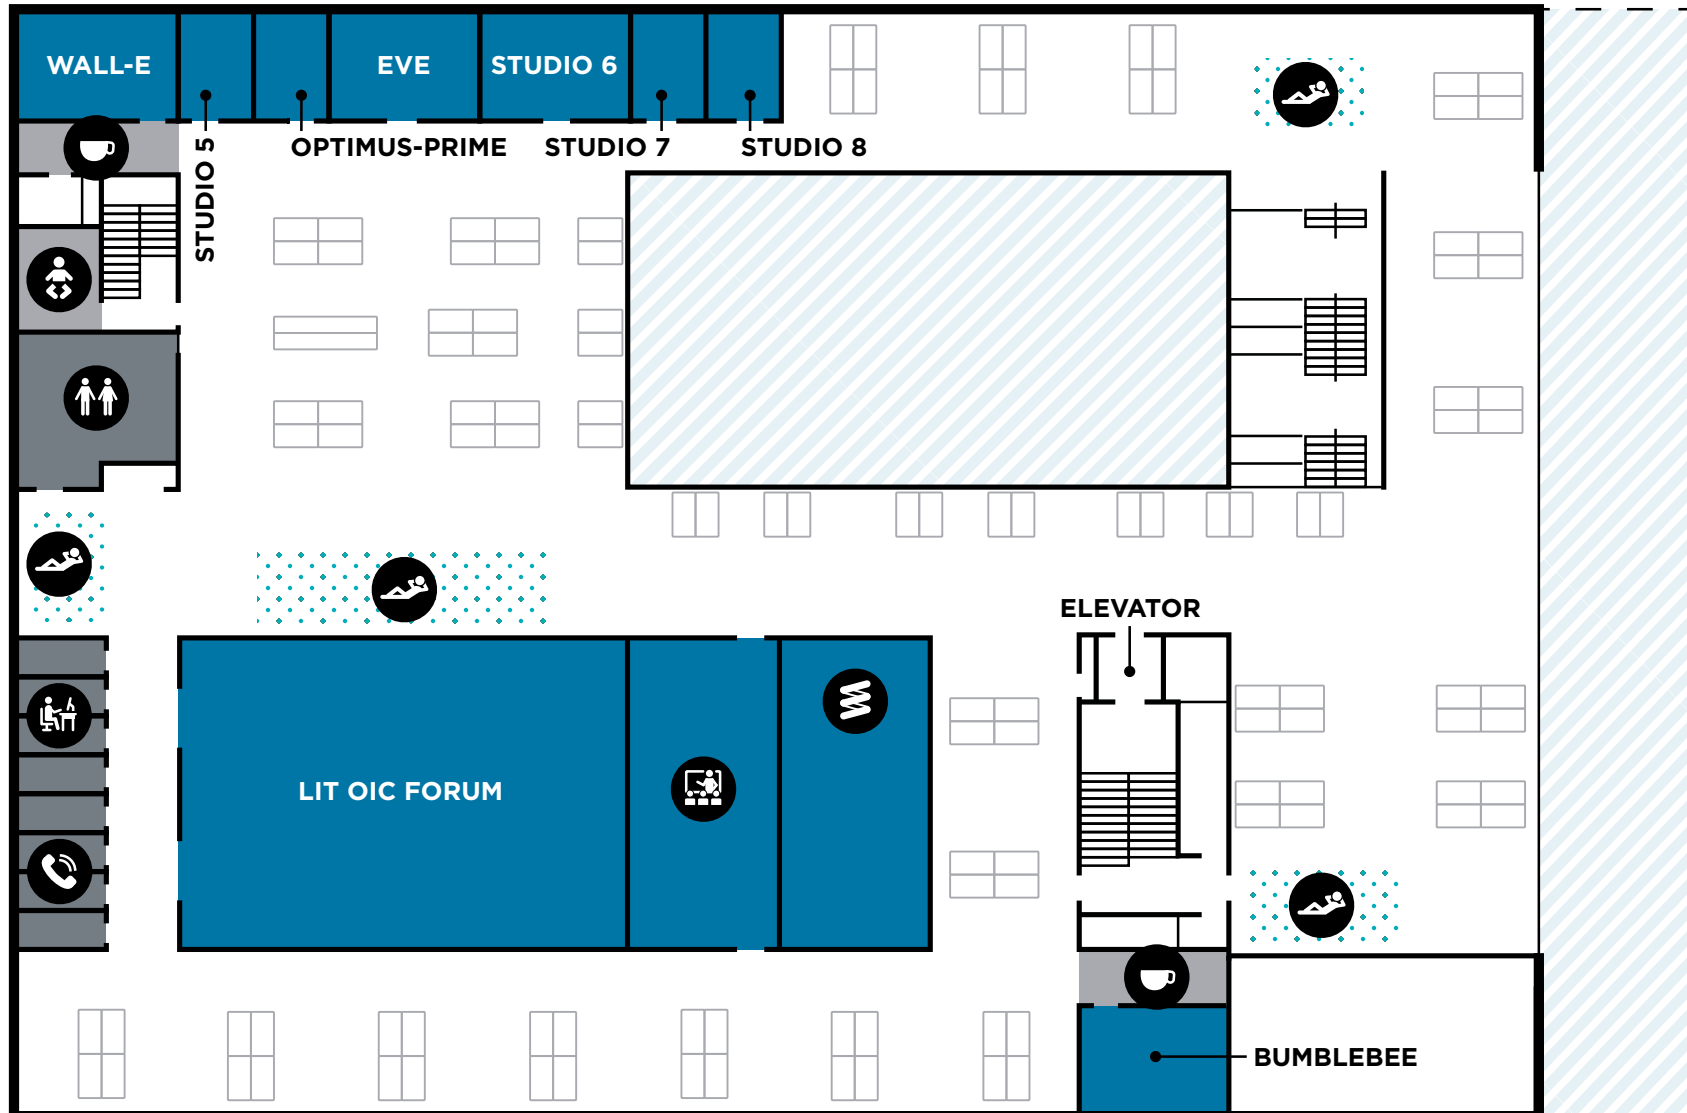

LIT OPEN INNOVATION CENTER.

GROUND FLOOR

-  KITCHEN
-  WC
-  COMMUNITY AREA
-  INFO DESK
-  PHONE BOOTHS
-  MAIN OIC KITCHEN
-  SLIDE

LIT OPEN INNOVATION CENTER.

FIRST FLOOR

LIT Open
Innovation
Center

- KITCHEN
- WC
- QUIET ROOM
- COMMUNITY AREA
- PHONE BOOTHS
- INDIVIDUAL WORK SPACES
- LIT OIC SEMINAR ROOM
- SLIDE